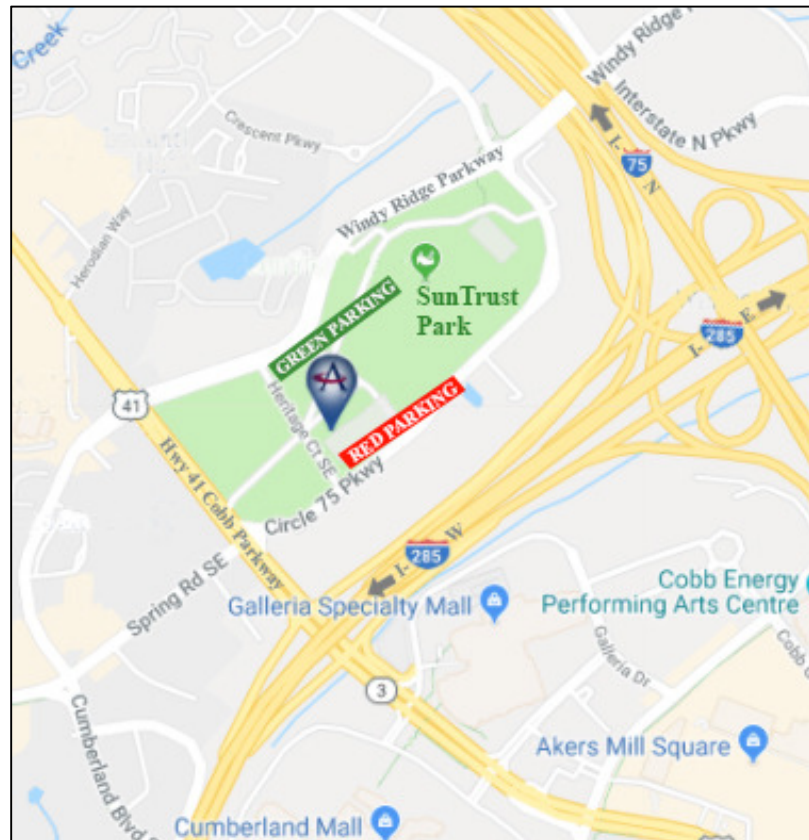

Need Directions?

See OrthoAtlanta.com The Battery Atlanta or use the WAZE App.